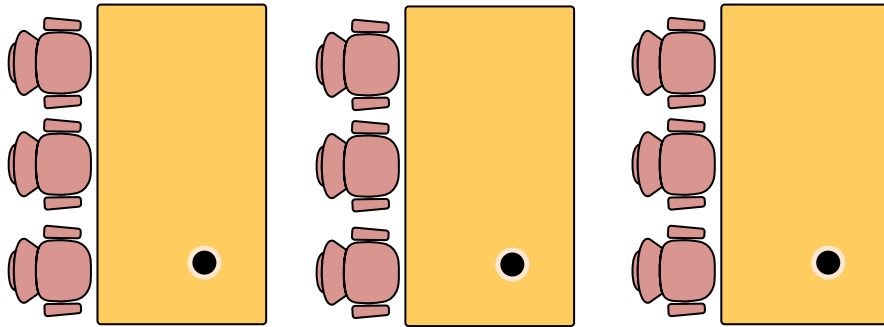

MOUNT VERNON ROOM

BOARD ROOM STYLE – UPTO 20PPL

CLASS ROOM STYLE – UPTO 9 PPL

SQUARE TABLES – UPTO 16 PPL